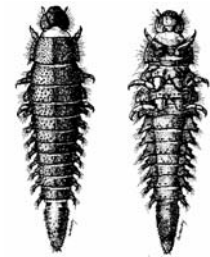

Aquatic Snails (Class Gastropoda)

Water Mites (Class Arachnida)

HIGH POLLUTION TOLERANCE (PTI = 1)

Blackfly Larva (Family Simuliidae)

Horse/Deerfly Larva (Family Tabanidae)

Midge Larva (Family Chironomidae)

Backswimmer
(Family Corixidae)

Giant Water Bug
(Genus Lethocerus)

Water Boatman
(Family Corixa)

Waterstrider
(Family Gerridae)

Mosquito Larvae
(Order Diptera)

Whirligig Beetle (Family Gyrinidae)

Whirligig Beetle Larva (Family Gyrinidae)

Riffle Beetle (Family Elmidae)

Aquatic Worms (Class Oligochaeta)

Leech (Class Hirudinea)

Crayfish (Order Decapoda)
