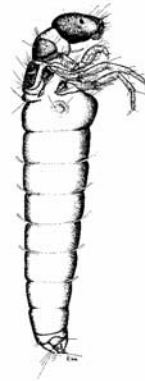

Aquatic Macroinvertebrate

Identification Guide

LOW POLLUTION TOLERANCE (PTI = 3)

Fishfly Larva (Order Megaloptera)

Snipefly Larva (Order Diptera)

Dobsonfly Larva (Order Megaloptera)

Caddisfly Larva (Order Trichoptera)
plant-matter case

Caddisfly Larva
gravel case

Mayfly Nymph
(Order Ephemeroptera)

Stonefly Nymph
(Order Plecoptera)

MEDIUM POLLUTION TOLERANCE (PTI = 2)

Alderfly Larva (Family Sialidae)

Flatworms (Class Turbellaria)

Cranefly Larva (Family Tipulidae)