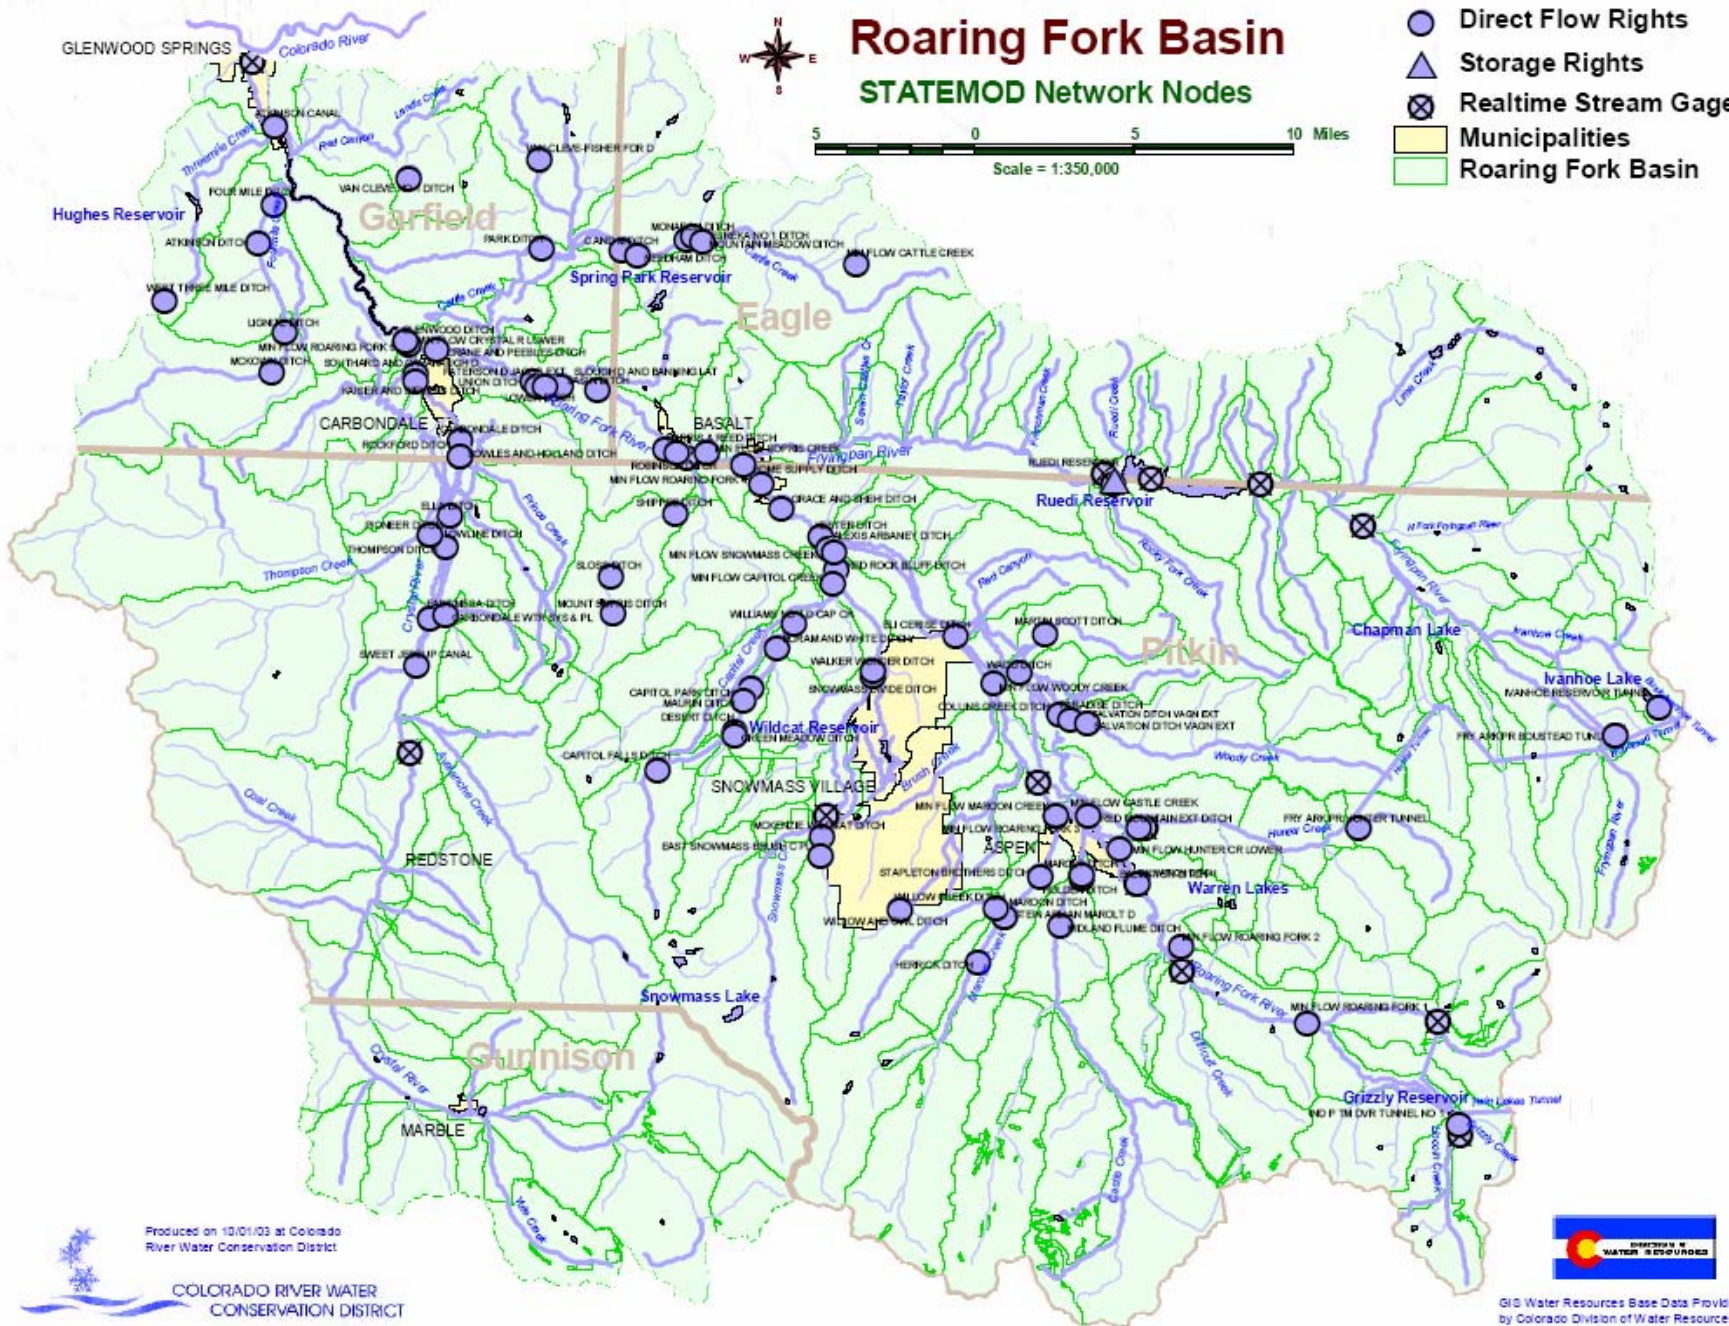

Roaring Fork Basin

STATEMOD Network Nodes

- Direct Flow Rights
- ▲ Storage Rights
- ⊗ Realtime Stream Gages
- Municipalities
- Roaring Fork Basin

GIS Water Resources Base Data Provided by Colorado Division of Water Resources